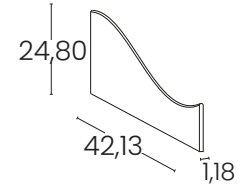

TECHNICAL DATA

Frame: fir, plywood, chipboard
Headrest: polyurethane density 30 kg/m³
Backrest: polyurethane density 30 kg/m³
Armrests: polyurethane density 35 kg/m³
Seat: polyurethane density 35 kg/m³
Feet: iron

MODELLO SANREMO

BRACCIOLO
Arm

BRACCIOLO DA 3 CM
Arm of 1,18 in

POLTRONA
Armchair

POLTRONA RECLINER
Recliner Armchair

POLTRONA TERMINALE
Terminal Armchair

POLTRONA MAX NO BR
Armchair max no arm

POLTRONA MAX RECLINER
Recliner Armchair max